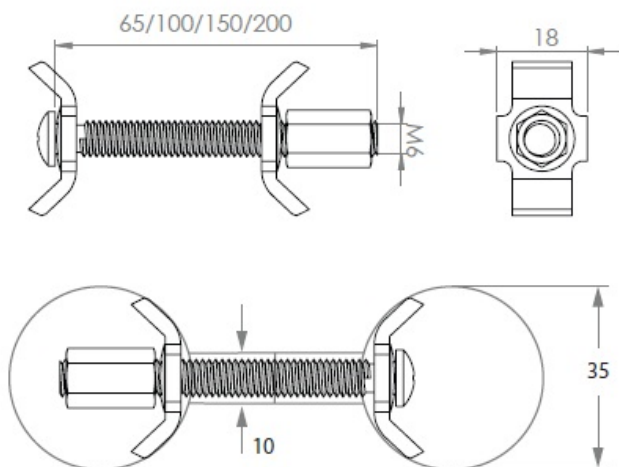

PRODUCT SHEET

Description:

Worktop Connector Bore Hole \varnothing 35mm, Screw M6x65mm, Steel BZP

Item number:

11.04.425-1

| Units | Box | Carton | HS Code | Barcode |
|-------|-----|--------|------------|--|
| Set | 1 | 400 | 7318190090 |  |
| | | | | 5704866013543 |