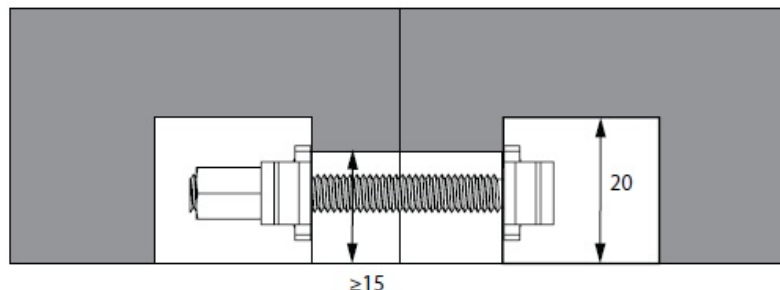

PRODUCT SHEET

Description:

Worktop Connector Bore Hole \varnothing 35mm, Screw M6x65mm, Steel BZP

Item number:

11.04.425-1

| Units | Box | Carton | HS Code | Barcode |
|-------|-----|--------|------------|--|
| Set | 1 | 400 | 7318190090 |  |
| | | | | 5704866013543 |